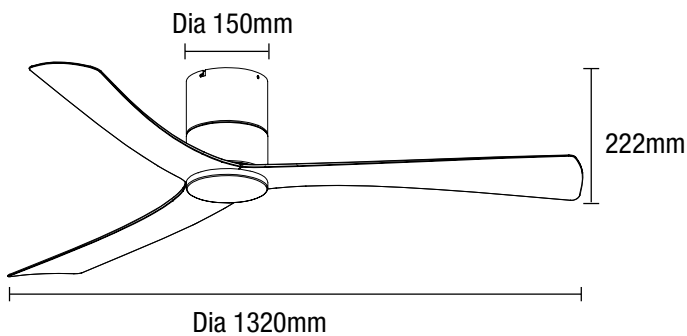

**35W 1320MM (52") DC CEILING FAN
3 ABS BLADES WITH REMOTE CONTROL**

Model Numbers

MMDC133MMR
MMDC133WSR
MMDC133WOR

Features

- Brushless quiet and efficient 35W DC motor
- Low profile designed ideal for indoor and covered outdoor applications
- Metal body and canopy with 3 ABS blades
- Air movement up to 14,200m³/hr
- Blade pitch 12°
- Must be installed on flat level surface
- Fully reversible for summer and winter mode from remote control
- Supplied with 5 speed remote control and timer with up to 8 hour timer control mode

Warranty

DC Motor

Airflow Capacity
14,200m³/hr

Summer/Winter
Reverse
Function

Blade Pitch

Indoor Cover
Outdoor Use

DIMENSIONS

35W 1320MM (52") DC CEILING FAN 3 ABS BLADES WITH REMOTE CONTROL

PACKAGING

SPECIFICATIONS

Model Name	Metro
Model Numbers	MMDC133MMR - Matt Black MMDC133WSR - White Satin MMDC133WOR - White Satin / Oak
Air Movement m³/hr	14,200m ³ /hr
Motor	DC
Power Wattage	35W
Voltage / Frequency	220-240 50-60Hz
Materials / Blade	ABS
Number of Blades	3
Blade Pitch	12°
Hangsure Canopy	Zero Degree - must be installed on flat level surface
Control	Supplied with 5 speed remote control and timer

SHIPPING

Model Numbers	Carton Size			Carton Quantity	Carton Gross Weight (Kg)
	H (mm)	W (mm)	L (mm)		
MMDC133MMR	210	185	660	1	5.7
MMDC133WSR	210	185	660	1	5.7
MMDC133WOR	210	185	660	1	5.7

AVAILABLE COLOURS