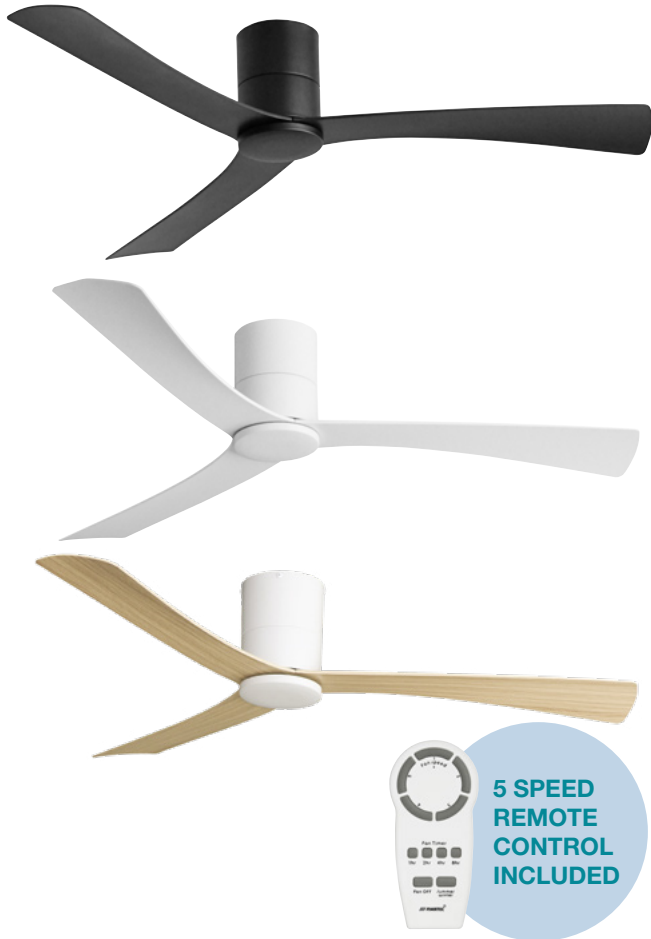

**35W 1320MM (52") DC CEILING FAN
3 ABS BLADES WITH REMOTE CONTROL**

Model Numbers

MMDC133MMR
MMDC133WSR
MMDC133WOR

Features

- Brushless quiet and efficient 35W DC motor
- Low profile designed ideal for indoor and covered outdoor applications
- Metal body and canopy with 3 ABS blades
- Air movement up to 14,200m³/hr
- Blade pitch 12°
- Must be installed on flat level surface
- Fully reversible for summer and winter mode from remote control
- Supplied with 5 speed remote control and timer with up to 8 hour timer control mode

Warranty

DC Motor

Airflow Capacity
14,200m³/hr

Summer/Winter
Reverse
Function

Blade Pitch

Indoor Cover
Outdoor Use

DIMENSIONS

35W 1320MM (52") DC CEILING FAN 3 ABS BLADES WITH REMOTE CONTROL

PACKAGING

SPECIFICATIONS

Model Name	Metro
Model Numbers	MMDC133MMR - Matt Black MMDC133WSR - White Satin MMDC133WOR - White Satin / Oak
Air Movement m³/hr	14,200m ³ /hr
Motor	DC
Power Wattage	35W
Voltage / Frequency	220-240 50-60Hz
Materials / Blade	ABS
Number of Blades	3
Blade Pitch	12°
Hangsure Canopy	Zero Degree - must be installed on flat level surface
Control	Supplied with 5 speed remote control and timer